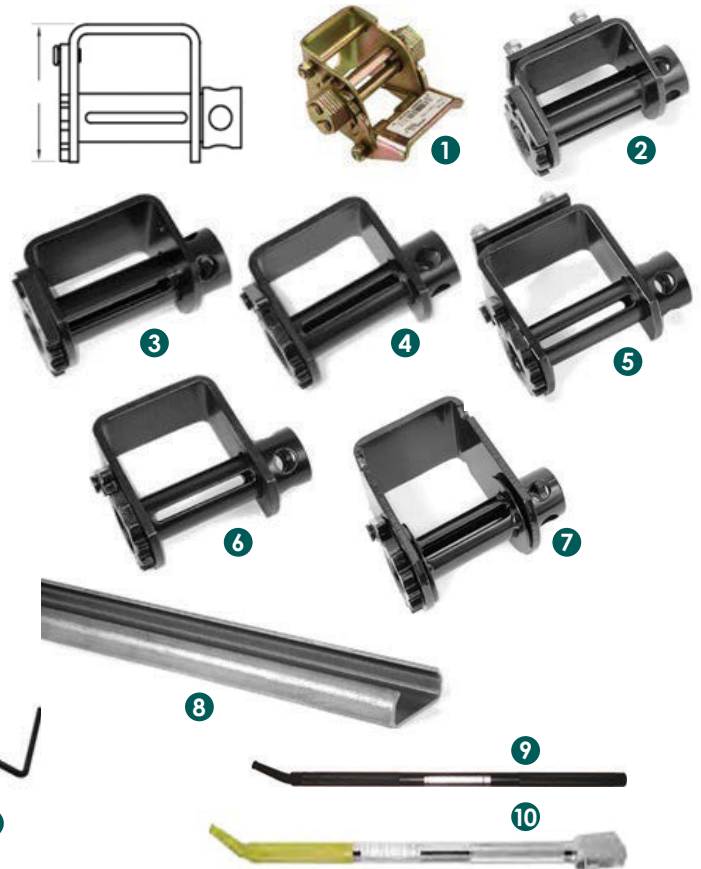

CargoBuckle®

•9250600

1" MINI RETRACTABLE RATCHETING TIE-DOWN

Just Hook, Ratchet, and GO!

Never look for lost tie-downs again. The mini transom retractable ratcheting tie-down boasts six feet of one inch, hardy polyester webbing with a vinyl-coated S-hook. Permanently mount with one bolt on a trailer, toy hauler, ladder rack, lift, truck, and in various other applications.

TIE DOWN TRANSIT STRAPS

REF NO.	ITEM NO.	DESCRIPTION	SIZE	WLL (LBS.)
10	9250065	2" REPLACEMENT RATCHET W/HOOK	2"X16"	3,333
11	9250104	AXLE STRAP W/ SLEEVE	2"X21"	3,333
12	9250105	TRANSIT STRAP W/FLAT HOOK	2"X96"	2,000
13	9250106	TRANSIT STRAP W/SNAP HOOK	2"X96"	2,000
14	8200227	RTJ CLUSTER HOOK	-	3,900

CARGO CONTROL • WINCH RATCHET & SLIDE TRACK =

SLIDE TRACK

9250153

9250140

TRAILER WINCH RATCHET | SLIDE TRACK & STRAP

REF NO.	ITEM NO.	DESCRIPTION	TYPE
1	9250142	2" LASHING WINCH W/ RELEASE	BOLT-ON
2	9250150	4" WINCH LO-PROFILE (4.1" H)	BOLT-ON
3	9250385	4" WINCH LO-PROFILE (4.1" H)	WELD-ON
4	9250149	4" WINCH STANDARD (5.4" H)	WELD-ON
5	9250387	4" WINCH HI-PROFILE (6.2" H)	BOLT-ON
6	9250450	4" WINCH HI-PROFILE (6.2" H)	WELD-ON
7	9250140	4" WINCH HI-PROFILE (7.5" H)	SLIDING
9	9250151	WINCH BAR - STANDARD	-
10	9250152	WINCH BAR W/ CHAIN BINDER	-
8	9250153	WINCH TRACK 6' LENGTH	-
-	9250109	WINCH STRAP 4" X 27' - 5.4K WLL	-
11	9250110	WINCH STRAP 4" X 30' - 5.4K WLL	-
-	9250382	WINCH STRAP 4" X 36' - 5.4K WLL	-
-	9250398	WINCH STRAP 4" X 40' - 5.4K WLL	-
12	9250357	CORNER PROTECTOR	-
13	9250373	STRAP WINDER FOR 2" OR 4" STRAPS	-

11

12

13

8

9

10

CARGO CONTROL • WINCH RATCHET & SLIDE TRACK =

CARGO CONTROL • TIE DOWNS & NETS =