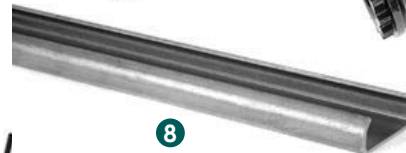

CARGO CONTROL • WINCH RATCHET & SLIDE TRACK =

SLIDE TRACK

TRAILER WINCH RATCHET | SLIDE TRACK & STRAP

REF NO.	ITEM NO.	DESCRIPTION	TYPE
1	9250142	2" LASHING WINCH W/ RELEASE	BOLT-ON
2	9250150	4" WINCH LO-PROFILE (4.1" H)	BOLT-ON
3	9250385	4" WINCH LO-PROFILE (4.1" H)	WELD-ON
4	9250149	4" WINCH STANDARD (5.4" H)	WELD-ON
5	9250387	4" WINCH HI-PROFILE (6.2" H)	BOLT-ON
6	9250450	4" WINCH HI-PROFILE (6.2" H)	WELD-ON
7	9250140	4" WINCH HI-PROFILE (7.5" H)	SLIDING
9	9250151	WINCH BAR - STANDARD	-
10	9250152	WINCH BAR W/ CHAIN BINDER	-
8	9250153	WINCH TRACK 6' LENGTH	-
-	9250109	WINCH STRAP 4" X 27' - 5.4K WLL	-
11	9250110	WINCH STRAP 4" X 30' - 5.4K WLL	-
-	9250382	WINCH STRAP 4" X 36' - 5.4K WLL	-
-	9250398	WINCH STRAP 4" X 40' - 5.4K WLL	-
12	9250357	CORNER PROTECTOR	-
13	9250373	STRAP WINDER FOR 2" OR 4" STRAPS	-

CARGO CONTROL • WINCH RATCHET & SLIDE TRACK =