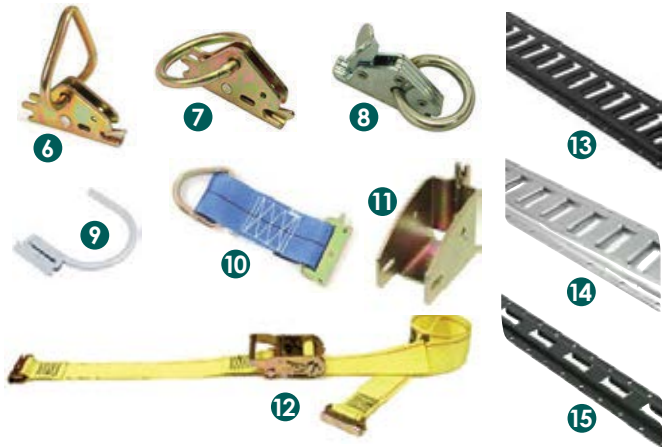

CargoBuckle®
A Brand of IMAI

BoatBuckle®
A Brand of IMAI

WHEEL NETS

REF NO.	ITEM NO.	DESCRIPTION	WLL (LBS)
7	9250065	REPLACEMENT STRAP RATCHET 2"X16"	3,333
8	9250497	REPLACEMENT RATCHET W/HOOK 2"X8.5"	1,000
9	9250137	WHEEL NET - ADJUSTABLE 13-14"	1,000
10	9250138	WHEEL NET - ADJUSTABLE 15-16"	1,000
11	9250196	WHEEL NET - ADJUSTABLE 16-17"	3,000
12	9250139	WHEEL NET - ADJUSTABLE 10-22"	1,000
12A	9250476	WHEEL STRAP - 2" W X 9'	3,333

MOTORCYCLE

REF NO.	ITEM NO.	DESCRIPTION
13	9750036	LOCKING WHEEL CHOCK
14	9250157	18" SOFT TIES - PAIR 1,166 WLL
15	9750007	3.5" WHEEL CHOCK W/HDWE
16	9750008	5.5" WHEEL CHOCK W/HDWE
17	9750009	6.5" WHEEL CHOCK W/HDWE
18	9750016	PINGLE T-BOLT & ANCHOR
19	9750017	PINGLE CHOCK MOUNTING KIT
20	9750022	6.5" WHEEL CHOCK LESS/ HDWE
21	9750014	HARDWARE KIT FOR 9750022

CARGO CONTROL • TIE DOWNS & NETS =

CARGO CONTROL • CHAINS | E-TRACK | RACK 'EM

CHAIN BINDERS & TRANSPORT CHAIN

REF NO.	ITEM NO.	DESCRIPTION	WLL (LBS)
1	9250060	RATCHET BINDER FOR 5/16"-3/8" CHAIN	5,400
2	9250059	LEVER BINDER FOR 5/16"-3/8" CHAIN	5,400
3	9250024	TRANSPORT CHAIN GR70 20'	4,700
4	9250152	WINCH BAR W/ CHAIN BINDER	-
5	9250547	BINDER LEVER LOCKING CLIP 3/8"X1/2"	-

E-TRACK

REF NO.	ITEM NO.	DESCRIPTION	WLL (LBS)
6	9250046	STANDARD DUTY V-RING	1,000
7	9250047	E-TRACK 2 O-RING	2,000
8	9250014	E-TRACK 2 O-RING 2K WLL	2,000
9	9250484	E-TRACK J-HOOK E/A FITTING 1/2"X4-1/4"	-
10	9250048	E-TRACK STRAP 2X6	-
11	9250053	E-TRACK WOOD BEAM END SOCKETS	-
12	9250045	E-TRACK STRAP 2X12'	1,333
13	9250049	E-TRACK HORIZONTAL 10' 12GA	-
14	9250071	E-TRACK HORIZONTAL 10' GALV	-
15	9250136	E-TRACK VERTICAL 10' WC	-