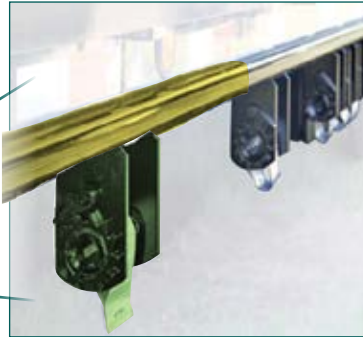

TIE DOWN TRANSIT STRAPS

REF NO.	ITEM NO.	DESCRIPTION	SIZE	WLL (LBS.)
10	9250065	2" REPLACEMENT RATCHET W/HOOK	2"X16"	3,333
11	9250104	AXLE STRAP W/ SLEEVE	2"X21"	3,333
12	9250105	TRANSIT STRAP W/FLAT HOOK	2"X96"	2,000
13	9250106	TRANSIT STRAP W/SNAP HOOK	2"X96"	2,000
14	8200227	RTJ CLUSTER HOOK	-	3,900

CARGO CONTROL • WINCH RATCHET & SLIDE TRACK =

SLIDE TRACK

9250153

9250140

TRAILER WINCH RATCHET | SLIDE TRACK & STRAP

REF NO.	ITEM NO.	DESCRIPTION	TYPE
1	9250142	2" LASHING WINCH W/ RELEASE	BOLT-ON
2	9250150	4" WINCH LO-PROFILE (4.1" H)	BOLT-ON
3	9250385	4" WINCH LO-PROFILE (4.1" H)	WELD-ON
4	9250149	4" WINCH STANDARD (5.4" H)	WELD-ON
5	9250387	4" WINCH HI-PROFILE (6.2" H)	BOLT-ON
6	9250450	4" WINCH HI-PROFILE (6.2" H)	WELD-ON
7	9250140	4" WINCH HI-PROFILE (7.5" H)	SLIDING
9	9250151	WINCH BAR - STANDARD	-
10	9250152	WINCH BAR W/ CHAIN BINDER	-
8	9250153	WINCH TRACK 6' LENGTH	-
-	9250109	WINCH STRAP 4" X 27' - 5.4K WLL	-
11	9250110	WINCH STRAP 4" X 30' - 5.4K WLL	-
-	9250382	WINCH STRAP 4" X 36' - 5.4K WLL	-
-	9250398	WINCH STRAP 4" X 40' - 5.4K WLL	-
12	9250357	CORNER PROTECTOR	-
13	9250373	STRAP WINDER FOR 2" OR 4" STRAPS	-